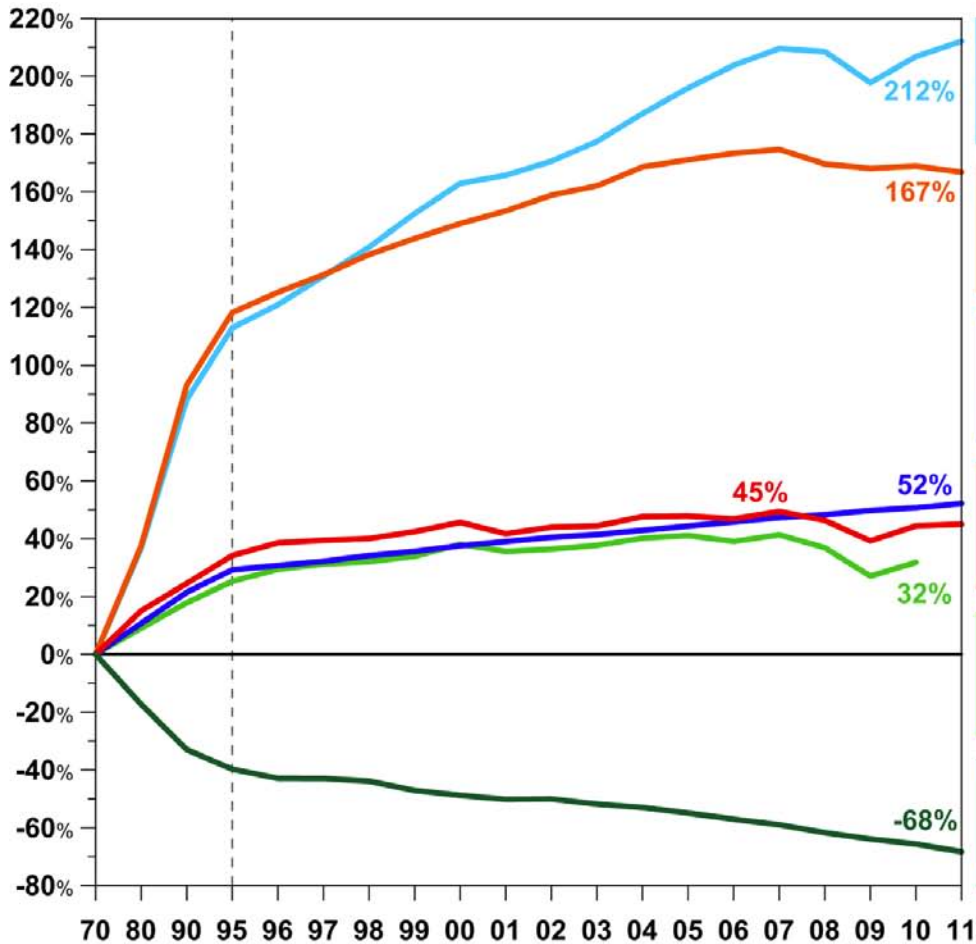

Since 1970 ...

Gross Domestic Product

Vehicle Miles Traveled

Population

Energy Consumption

CO₂ Emissions

Aggregate Emissions
(Six Common Pollutants)